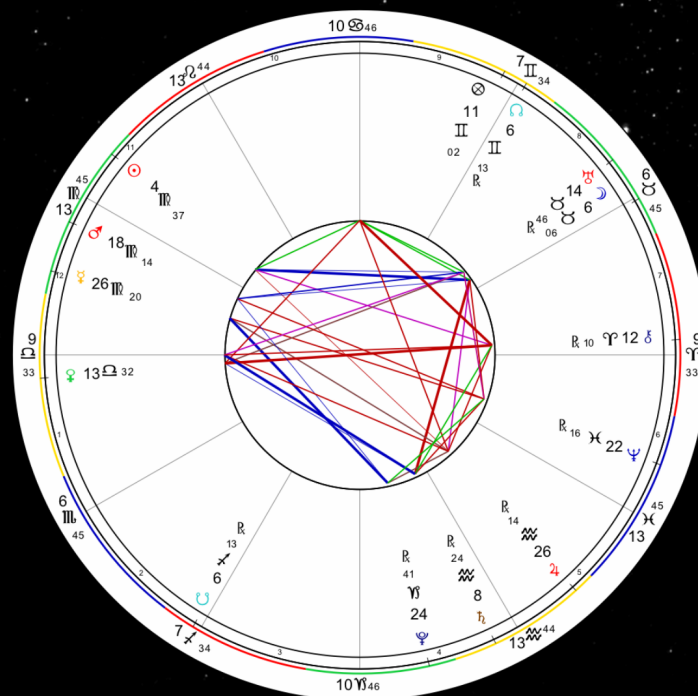

Search

Christina

My Chart

September 19, 1979 12:30 PM MST
Phoenix, AZ (33N27 112W04)

Chart

Planets

Aspects

Current

Current Chart

August 27, 2021 9:32 AM PDT
San Francisco, CA (37N47 122W25)

Chart

Planets

Aspects

Christina

Transits

Transit Bi-Wheel
August 27, 2021 9:32 AM PDT

Chart

Planets

Horoscope

Current	Current Chart
Current Planet Positions August 27, 2021 9:32 AM PDT	
	Sun in Virgo >
	Moon in Taurus >
	Mercury in Virgo >
	Venus in Libra >
	Mars in Virgo >
	Jupiter in Aquarius >
	Saturn in Aquarius >
	Uranus in Taurus >
	Neptune in Pisces >
	Pluto in Capricorn >
	Chiron in Aries >
	N Node in Gemini >
	Ascendant in Libra >
	>

Chart

Planets

Aspects

< Current Chart ▲ ▼

Sun in Virgo
4° Vir 37' 06"

The Sun is the most visible and important planet of astrology at the level of physical life and symbolically represents ego and will. The Sun spends about 30 days in each sign, so that the cycle of the 12 signs defines our year. With Sun in Virgo, and especially in the beginning of this period, the harvest with its symbolism of organization and service becomes the norm for everyone's behavior. Along with nature herself, we are starting to pull back from the plentitude of the growing season, cataloging and storing up our nuts for the winter. We are moving into a more collective mode, and are quieter and more serious as befits a more sober weather outlook.