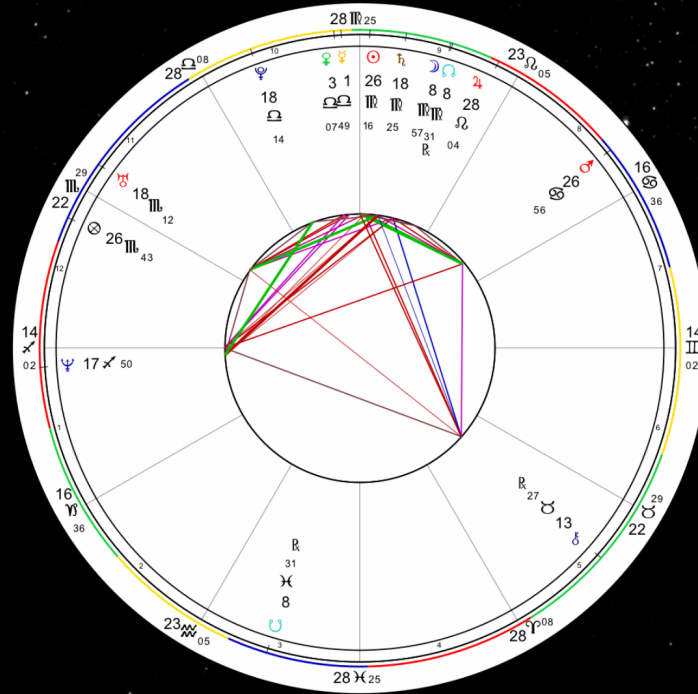

Search

Christina

My Chart

September 19, 1979 12:30 PM MST
Phoenix, AZ (33N27 112W04)

Chart

Planets

Aspects

Current

Current Chart

August 27, 2021 9:32 AM PDT
San Francisco, CA (37N47 122W25)

Chart

Planets

Aspects

Christina

Transits

Transit Bi-Wheel
August 27, 2021 9:32 AM PDT