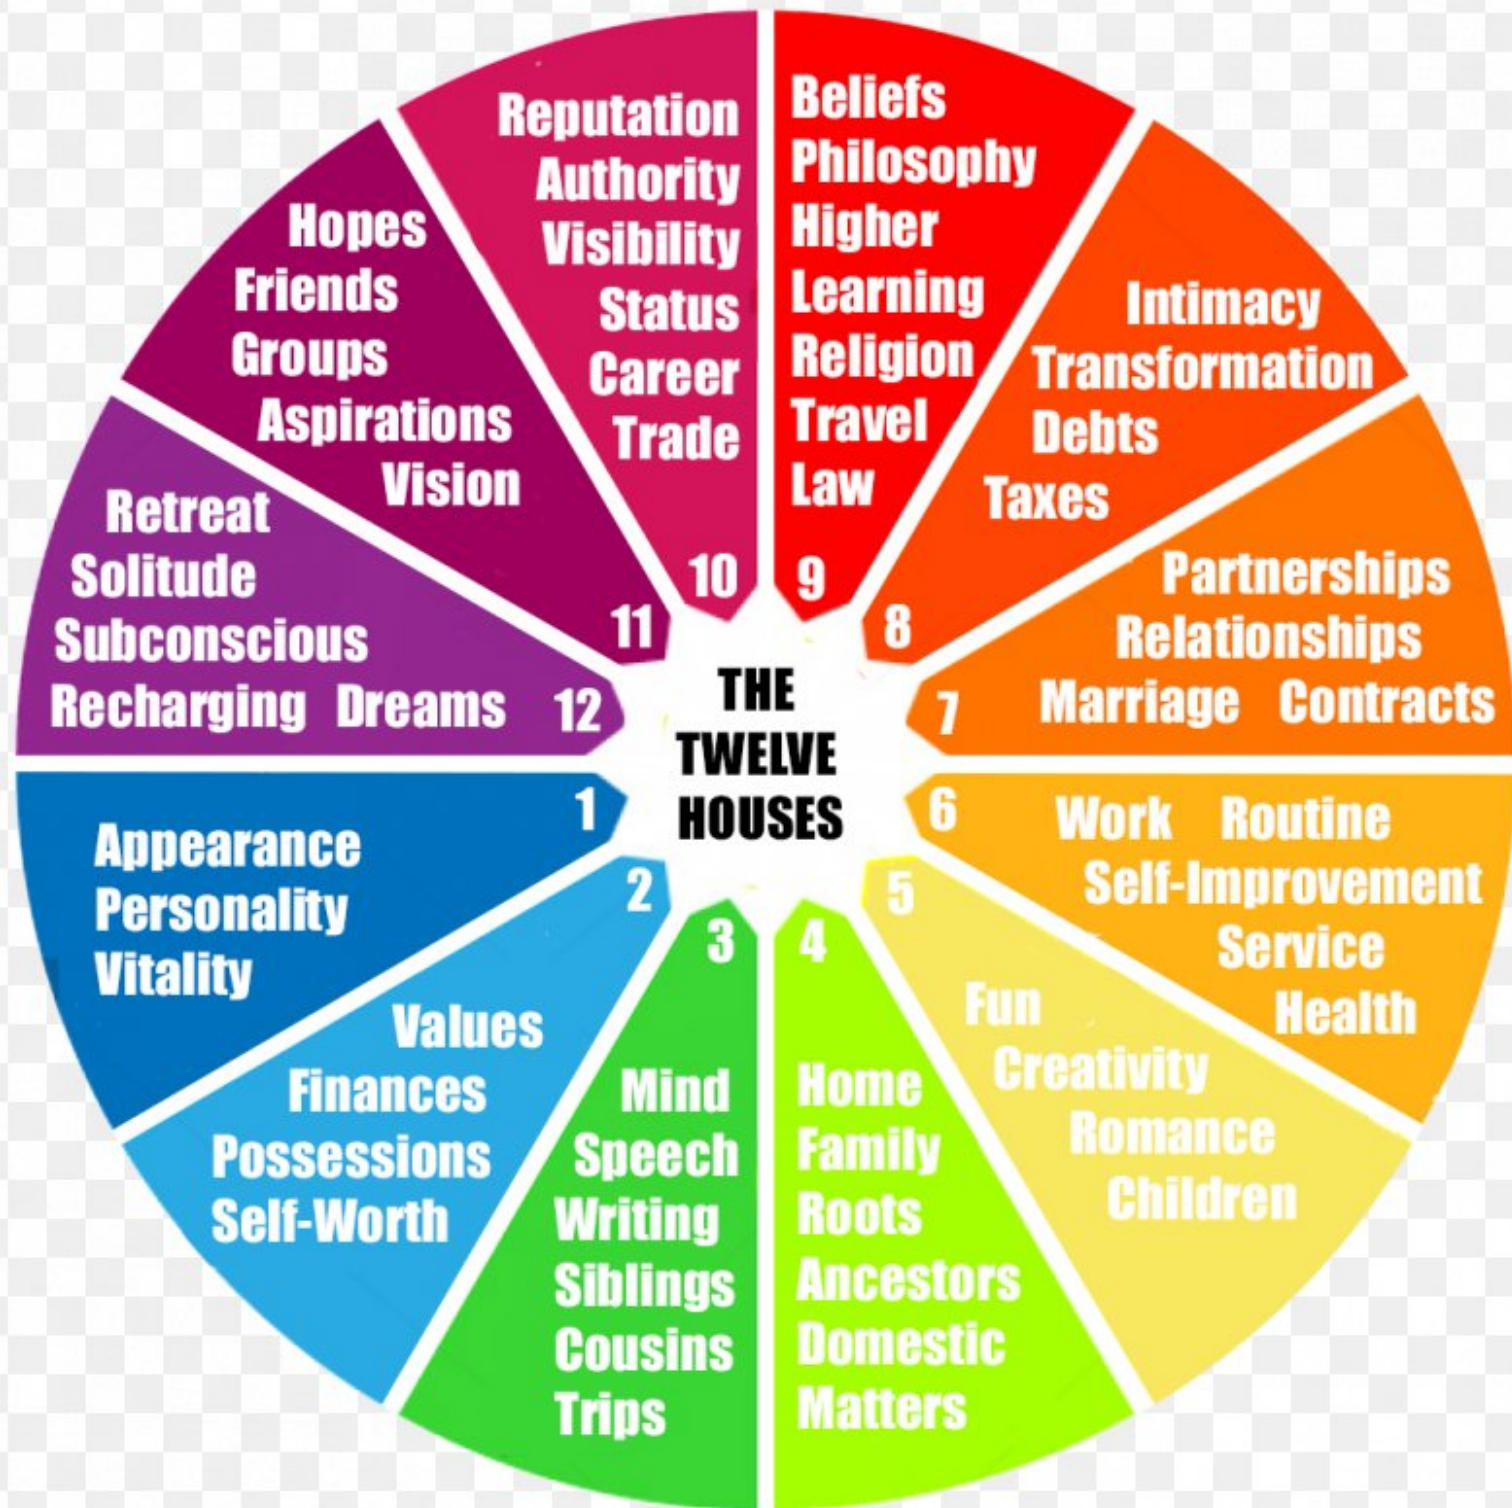

ARROWS OF MANIFESTATION

.....

- Cardinal Capricorn Initiates through EARTH
- Fixed Aquarius Sustains through AIR
- Mutable Pisces Completes through WATER

9:30

< Search

TimePassages

Your Pocket Astrology Toolkit

GET

In-App Purchases

24K RATINGS

4.9

AGE

4+

Years Old

CHART