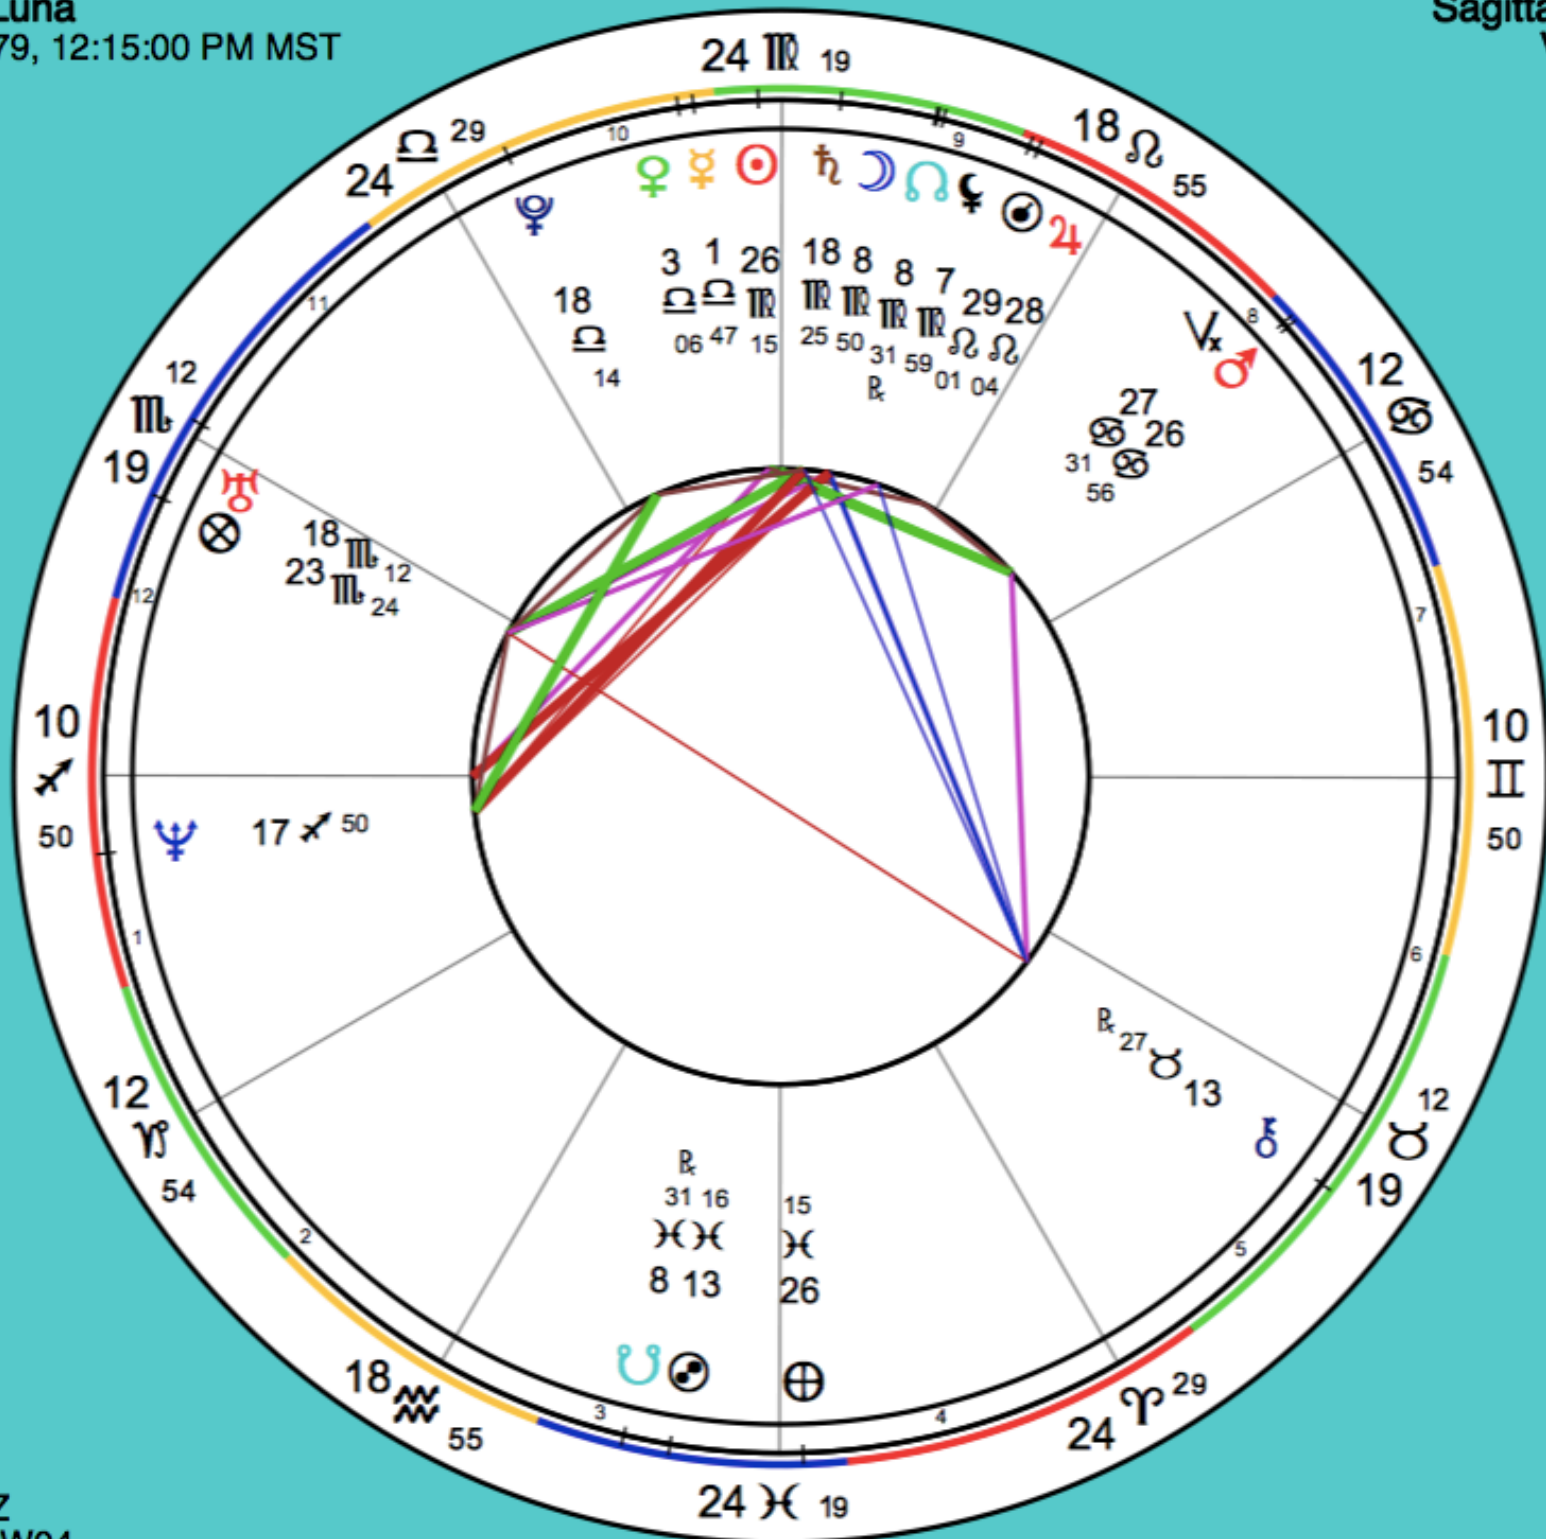

STUDY YOURSELF: LEARN ASTROLOGY

Understanding the Birth Chart as a map

LUNA SCOPES

Christina Luna
Sep 19, 1979, 12:15:00 PM MST

Sagittarius Rising
Virgo Moon
Virgo Sun

Phoenix, AZ
33N27, 112W04

TLT 11:47
ST 11:39:07
Placidus

ey
30, 1977, 10:42:00 AM PST

Capricorn Ris
Gemini Mc
Scorpio S

Bernardino, CA

TLT 10
ST 13:28

THE PLAY OF A LIFETIME: SETTING THE SCENE

- Houses are acts of the life
 - Rising Sign on the cusp between 12 - 1 = Overall moral of the story
 - First House = Act one, Scene one of the play
 - Mid Heaven (MC) Cusp between 9-10 houses: Guiding Principal
 - Descendant Cusp between 6-7 houses: The threshold of relationship with the other
 - Midnight (IC) Cusp between 3-4 houses: Who you are at your core

THE PLAY OF A LIFETIME: THE DYNAMIC TENSION

- Zodiac sign on the house is like the stage lighting setting the tone of the scene
 - Made of dynamic polarities
 - Aries - Libra = Self and the Other
 - Taurus - Scorpio = Trust and Faith
 - Gemini - Sagittarius = Knowledge and Wisdom
 - Cancer - Capricorn = Allow In and Allow Out
 - Leo - Aquarius = Action and Impact
 - Virgo - Pisces = Self Mastery and Service by Being

THE PLAY OF A LIFETIME

- Aspects between the planets = Sacred Drama
 - Conjunction: Two planets are together at the same degree in the same sign
 - Opposition: Two planets are on the opposite sides of the zodiac at the same degree (180 degrees)
 - Square: Two planets are in a 90 degree angle, both are in either Cardinal, Fixed, or Mutable Signs
 - Trine: Two Planets are in the same element at 120 degrees
 - Sextile: Two Planets are 60 degrees apart, Gently complimentary