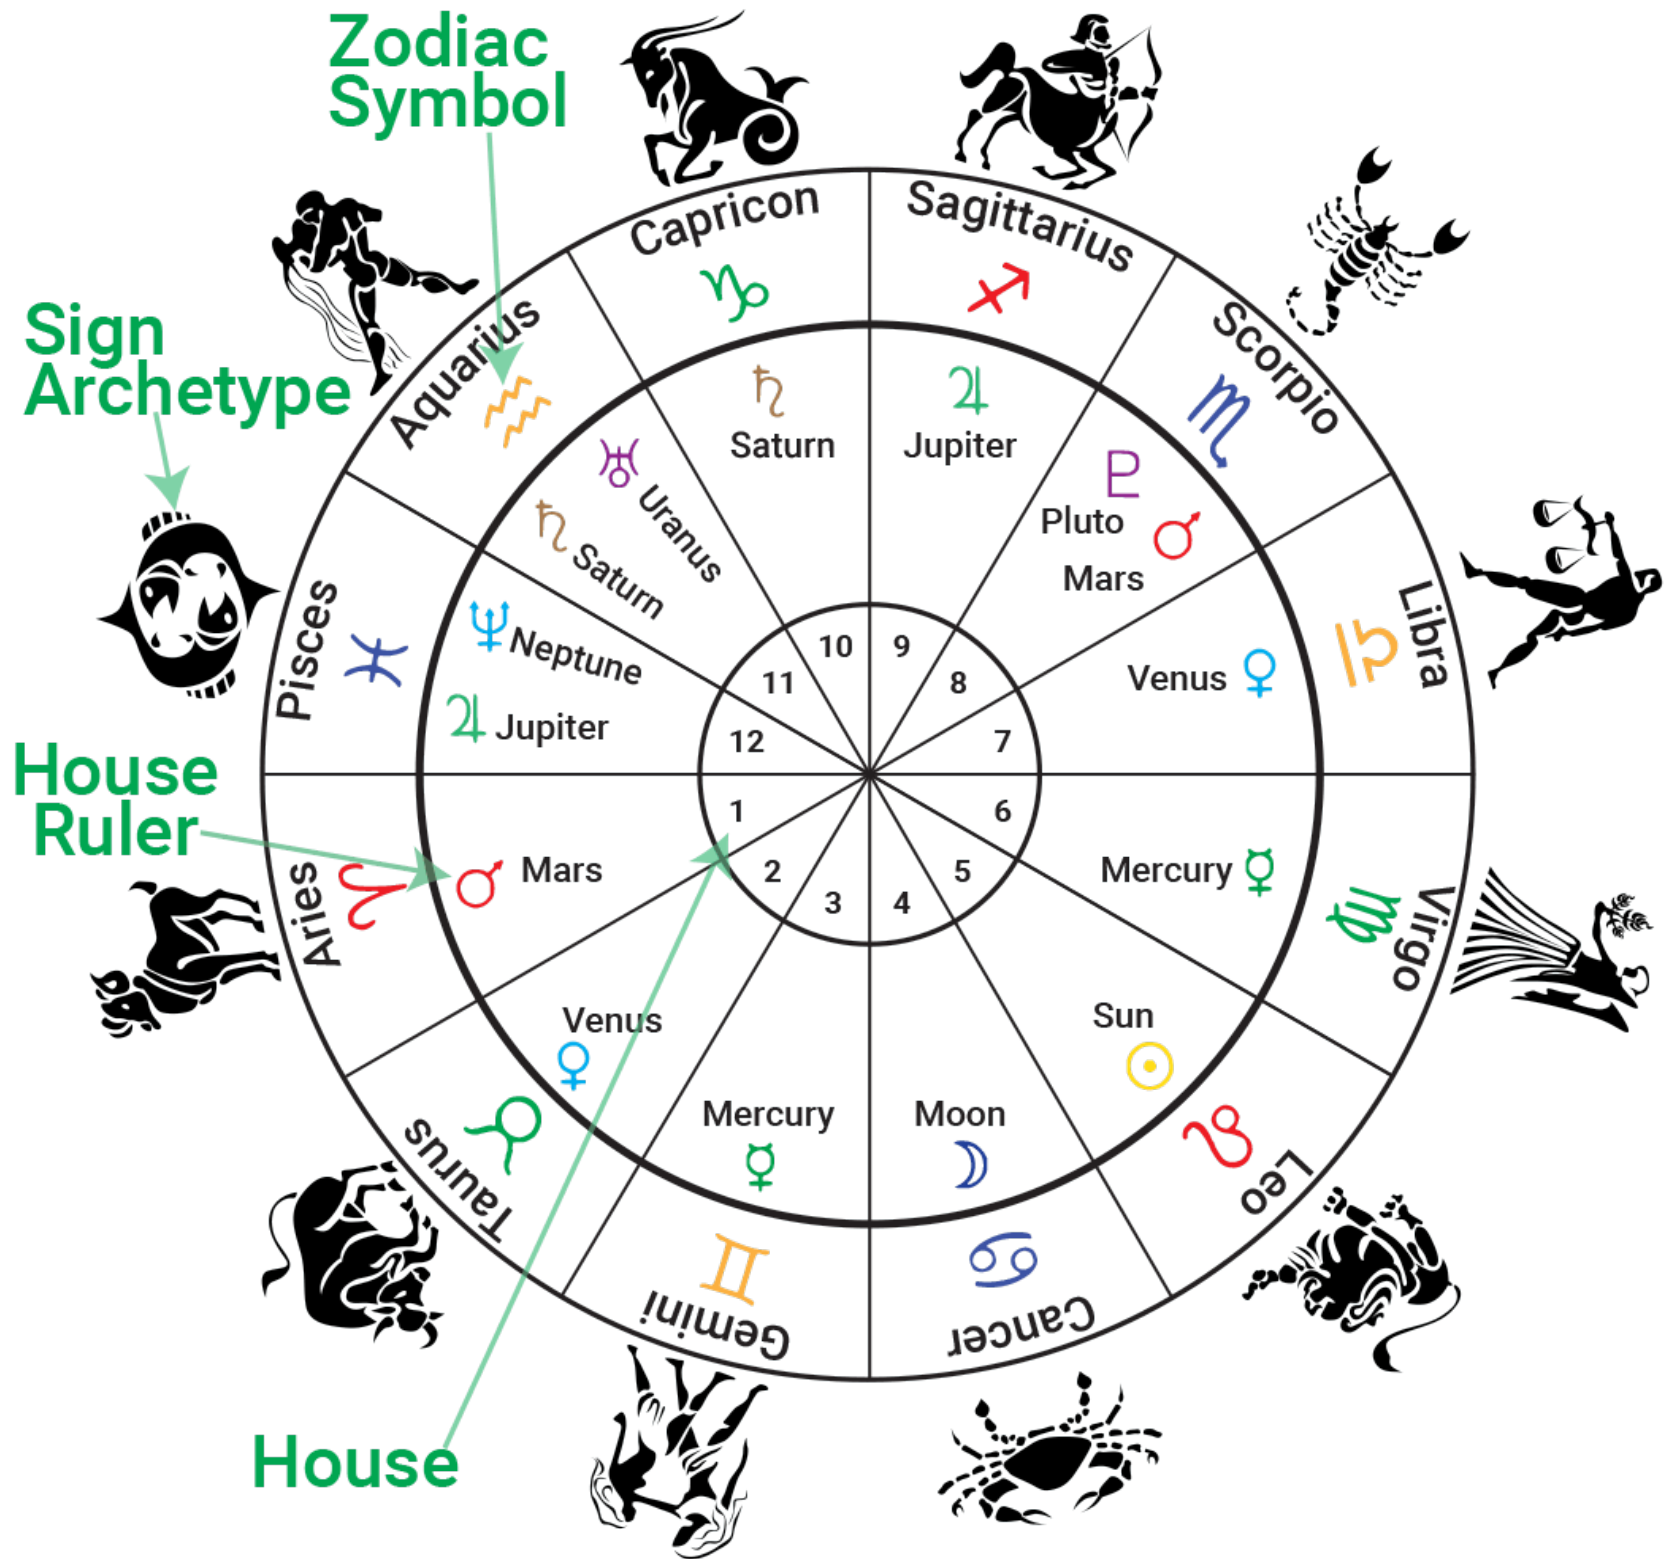

STUDY YOURSELF: LEARN ASTROLOGY

Understanding the Birth Chart as a map

LUNA SCOPES

Christina Luna
Sep 19, 1979, 12:15:00 PM MST

Sagittarius Rising
Virgo Moon
Virgo Sun

Phoenix, AZ
33N27, 112W04

TLT 11:47
ST 11:39:07
Placidus

ey
30, 1977, 10:42:00 AM PST

Capricorn Ris
Gemini Mc
Scorpio S

Bernardino, CA

TLT 10
ST 13:28

THE PLAY OF A LIFETIME: SETTING THE SCENE

- Houses are acts of the life
 - Rising Sign on the cusp between 12 - 1 = Overall moral of the story
 - First House = Act one, Scene one of the play
 - Mid Heaven (MC) Cusp between 9-10 houses: Guiding Principal
 - Descendant Cusp between 6-7 houses: The threshold of relationship with the other
 - Midnight (IC) Cusp between 3-4 houses: Who you are at your core

THE PLAY OF A LIFETIME: THE DYNAMIC TENSION

- Zodiac sign on the house is like the stage lighting setting the tone of the scene
 - Made of dynamic polarities
 - Aries - Libra = Self and the Other
 - Taurus - Scorpio = Trust and Faith
 - Gemini - Sagittarius = Knowledge and Wisdom
 - Cancer - Capricorn = Allow In and Allow Out
 - Leo - Aquarius = Action and Impact
 - Virgo - Pisces = Self Mastery and Service by Being

THE PLAY OF A LIFETIME

- Aspects between the planets = Sacred Drama
 - Conjunction: Two planets are together at the same degree in the same sign
 - Opposition: Two planets are on the opposite sides of the zodiac at the same degree (180 degrees)
 - Square: Two planets are in a 90 degree angle, both are in either Cardinal, Fixed, or Mutable Signs
 - Trine: Two Planets are in the same element at 120 degrees
 - Sextile: Two Planets are 60 degrees apart, Gently complimentary