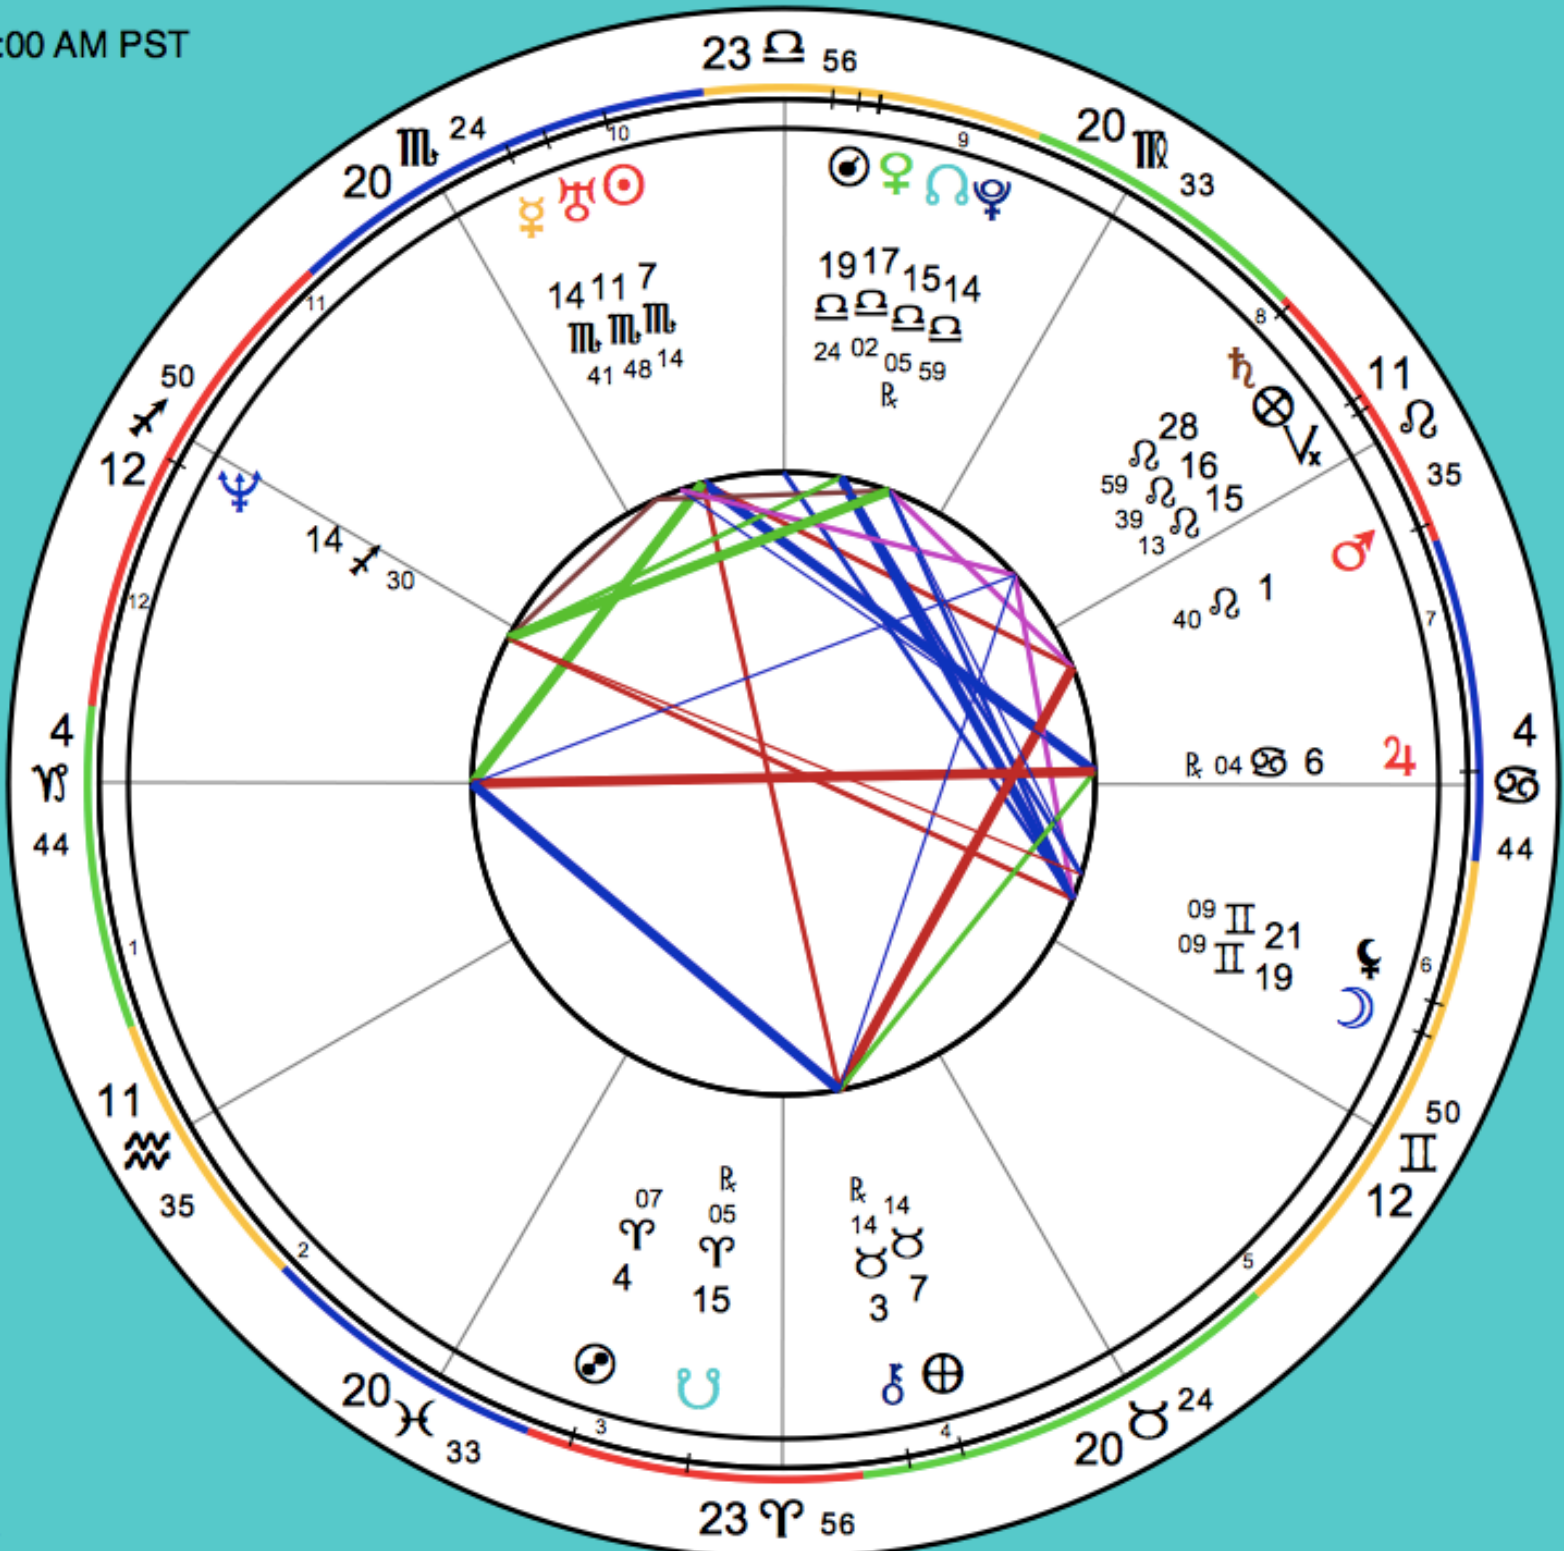

STUDY YOURSELF: LEARN ASTROLOGY

Understanding the Birth Chart as a map

LUNA SCOPES

Christina Luna
Sep 19, 1979, 12:15:00 PM MST

Sagittarius Rising
Virgo Moon
Virgo Sun

Phoenix, AZ
33N27, 112W04

TLT 11:47
ST 11:39:07
Placidus

ey
30, 1977, 10:42:00 AM PST

Capricorn Ris
Gemini Mc
Scorpio S

Bernardino, CA

TLT 10
ST 13:28

THE PLAY OF A LIFETIME: SETTING THE SCENE

- Houses are acts of the life
 - Rising Sign on the cusp between 12 - 1 = Overall moral of the story
 - First House = Act one, Scene one of the play
 - Mid Heaven (MC) Cusp between 9-10 houses: Guiding Principal
 - Descendant Cusp between 6-7 houses: The threshold of relationship with the other
 - Midnight (IC) Cusp between 3-4 houses: Who you are at your core

THE PLAY OF A LIFETIME: THE DYNAMIC TENSION

- Zodiac sign on the house is like the stage lighting setting the tone of the scene
 - Made of dynamic polarities
 - Aries - Libra = Self and the Other
 - Taurus - Scorpio = Trust and Faith
 - Gemini - Sagittarius = Knowledge and Wisdom
 - Cancer - Capricorn = Allow In and Allow Out
 - Leo - Aquarius = Action and Impact
 - Virgo - Pisces = Self Mastery and Service by Being

THE PLAY OF A LIFETIME

- Aspects between the planets = Sacred Drama
 - Conjunction: Two planets are together at the same degree in the same sign
 - Opposition: Two planets are on the opposite sides of the zodiac at the same degree (180 degrees)
 - Square: Two planets are in a 90 degree angle, both are in either Cardinal, Fixed, or Mutable Signs
 - Trine: Two Planets are in the same element at 120 degrees
 - Sextile: Two Planets are 60 degrees apart, Gently complimentary